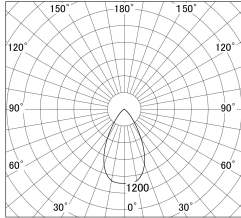

Item no. DD146-1550W9030

Series Name: cledy versa L-G tracklight  
(DD146)

■ Lighting Distribution Curve (cd/1000 lm)

■ Direct Horizontal Illuminance DD146-1550W9030

Installation	Recessed mount
Type	cledy versa L-G tracklight (DD146)
Fixture wattage	14W
Beam angle	57deg
Color Temp.	3000K
CRI	Ra>90
Luminous	1605 lm
Body	Die-castaluminumalloy
Body finish	N/A
Trim finish	White
Reflector finish	N/A
IP Rate	IP20
Light source	COB module
Input Voltage	AC220~240V
Dimming Type	Non-Dimmable
Certificate	CE,CCC
Cut Hole	100mm