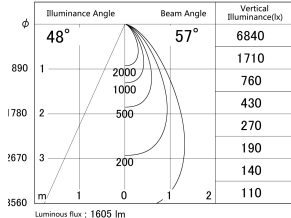

Item no. DD146-1550W9030

Series Name: cledy versa L-G tracklight  
(DD146)

■ Lighting Distribution Curve (cd/1000 lm)

■ Direct Horizontal Illuminance DD146-1550W9030

Installation	Recessed mount
Type	cledy versa L-G tracklight (DD146)
Fixture wattage	14W
Beam angle	57deg
Color Temp.	3000K
CRI	Ra>90
Luminous	1605 lm
Body	Die-castaluminumalloy
Body finish	N/A
Trim finish	White
Reflector finish	N/A
IP Rate	IP20
Light source	COB module
Input Voltage	AC220~240V
Dimming Type	Non-Dimmable
Certificate	CE,CCC
Cut Hole	100mm