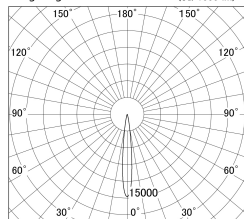

■ Lighting Distribution Curve (cd/1000 lm)