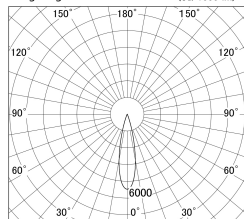

■ Lighting Distribution Curve (cd/1000 lm)