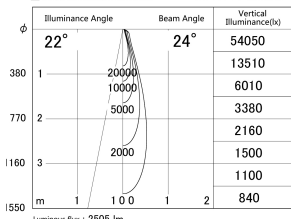

Item no. DD146-2025W9030

Series Name: cledy versa L-G tracklight
(DD146)

■ Lighting Distribution Curve (cd/1000 lm)

Installation	Recessed mount
Type	cledy versa L-G tracklight (DD146)
Fixture wattage	21W
Beam angle	24deg
Color Temp.	3000K
CRI	Ra>90
Luminous	2504 lm
Body	Die-castaluminumalloy
Body finish	N/A
Trim finish	White
Reflector finish	N/A
IP Rate	IP20
Light source	COB module
Input Voltage	AC220~240V
Dimming Type	Non-Dimmable
Certificate	CE,CCC
Cut Hole	125mm