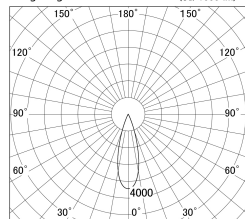

Installation	Recessed mount
Type	cledy versa L-G tracklight (DD146)
Fixture wattage	21W
Beam angle	30deg
Color Temp.	3000K
CRI	Ra>90
Luminous	2514 lm
Body	Die-castaluminumalloy
Body finish	N/A
Trim finish	White
Reflector finish	N/A
IP Rate	IP20
Light source	COB module
Input Voltage	AC220~240V
Dimming Type	Non-Dimmable
Certificate	CE,CCC
Cut Hole	125mm

■ Lighting Distribution Curve (cd/1000 lm)