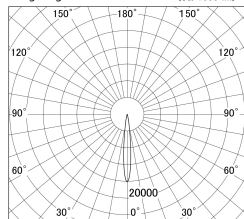

■ Lighting Distribution Curve (cd/1000 lm)