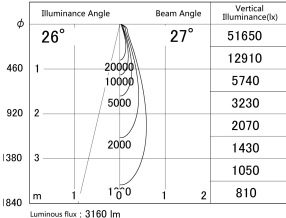

Item no. DD146-2525W9030

Series Name: cledy versa L-G tracklight (DD146)

■ Lighting Distribution Curve (cd/1000 lm)

■ Direct Horizontal Illuminance DD146-2525W9030

Installation	Recessed mount
Type	cledy versa L-G tracklight (DD146)
Fixture wattage	24W
Beam angle	27deg
Color Temp.	3000K
CRI	Ra>90
Luminous	3162 lm
Body	Die-castaluminumalloy
Body finish	N/A
Trim finish	White
Reflector finish	N/A
IP Rate	IP20
Light source	COB module
Input Voltage	AC220~240V
Dimming Type	Non-Dimmable
Certificate	CE,CCC
Cut Hole	125mm