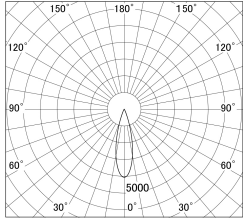

Item no. DD146-2525W9030

Series Name: cledy versa L-G tracklight (DD146)

■ Lighting Distribution Curve (cd/1000 lm)

■ Direct Horizontal Illuminance DD146-2525W9030

Installation	Recessed mount
Type	cledy versa L-G tracklight (DD146)
Fixture wattage	24W
Beam angle	27deg
Color Temp.	3000K
CRI	Ra>90
Luminous	3162 lm
Body	Die-castaluminumalloy
Body finish	N/A
Trim finish	White
Reflector finish	N/A
IP Rate	IP20
Light source	COB module
Input Voltage	AC220~240V
Dimming Type	Non-Dimmable
Certificate	CE,CCC
Cut Hole	125mm