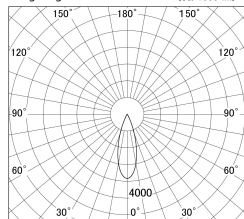

■ Lighting Distribution Curve (cd/1000 lm)