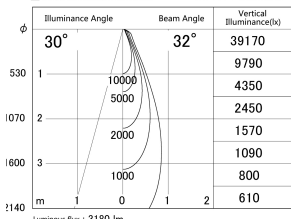

Item no. DD146-2535W9030

Series Name: cledy versa L-G tracklight
(DD146)

■ Lighting Distribution Curve (cd/1000 lm)

Installation	Recessed mount
Type	cledy versa L-G tracklight (DD146)
Fixture wattage	24W
Beam angle	32deg
Color Temp.	3000K
CRI	Ra>90
Luminous	3179 lm
Body	Die-castaluminumalloy
Body finish	N/A
Trim finish	White
Reflector finish	N/A
IP Rate	IP20
Light source	COB module
Input Voltage	AC220~240V
Dimming Type	Non-Dimmable
Certificate	CE,CCC
Cut Hole	125mm