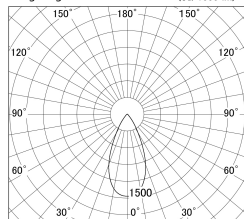

■ Lighting Distribution Curve (cd/1000 lm)