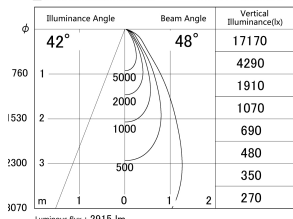

Item no. DD146-2550W9030

Series Name: cledy versa L-G tracklight
(DD146)

■ Lighting Distribution Curve (cd/1000 lm)

Installation	Recessed mount
Type	cledy versa L-G tracklight (DD146)
Fixture wattage	24W
Beam angle	48deg
Color Temp.	3000K
CRI	Ra>90
Luminous	2913 lm
Body	Die-castaluminumalloy
Body finish	N/A
Trim finish	White
Reflector finish	N/A
IP Rate	IP20
Light source	COB module
Input Voltage	AC220~240V
Dimming Type	Non-Dimmable
Certificate	CE,CCC
Cut Hole	125mm