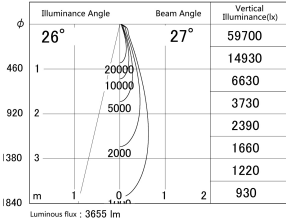

Item no. DD146-3025W9030

Series Name: cledy versa L-G tracklight (DD146)

■ Lighting Distribution Curve (cd/1000 lm)

■ Direct Horizontal Illuminance DD146-3025W9030

Installation	Recessed mount
Type	cledy versa L-G tracklight (DD146)
Fixture wattage	28W
Beam angle	27deg
Color Temp.	3000K
CRI	Ra>90
Luminous	3655 lm
Body	Die-castaluminumalloy
Body finish	N/A
Trim finish	White
Reflector finish	N/A
IP Rate	IP20
Light source	COB module
Input Voltage	AC220~240V
Dimming Type	Non-Dimmable
Certificate	CE,CCC
Cut Hole	125mm