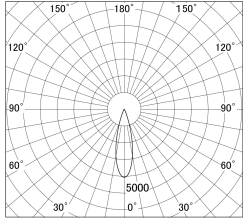

Item no. DD146-3025W9030

Series Name: cledy versa L-G tracklight (DD146)

■ Lighting Distribution Curve (cd/1000 lm)

■ Direct Horizontal Illuminance DD146-3025W9030

Installation	Recessed mount
Type	cledy versa L-G tracklight (DD146)
Fixture wattage	28W
Beam angle	27deg
Color Temp.	3000K
CRI	Ra>90
Luminous	3655 lm
Body	Die-castaluminumalloy
Body finish	N/A
Trim finish	White
Reflector finish	N/A
IP Rate	IP20
Light source	COB module
Input Voltage	AC220~240V
Dimming Type	Non-Dimmable
Certificate	CE,CCC
Cut Hole	125mm