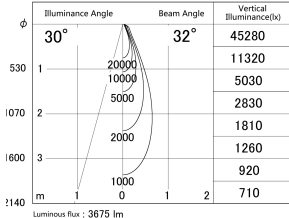

Item no. DD146-3035W9030

Series Name: cledy versa L-G tracklight
(DD146)

■ Lighting Distribution Curve (cd/1000 lm)

■ Direct Horizontal Illuminance DD146-3035W9030

Installation	Recessed mount
Type	cledy versa L-G tracklight (DD146)
Fixture wattage	28W
Beam angle	32deg
Color Temp.	3000K
CRI	Ra>90
Luminous	3675 lm
Body	Die-castaluminumalloy
Body finish	N/A
Trim finish	White
Reflector finish	N/A
IP Rate	IP20
Light source	COB module
Input Voltage	AC220~240V
Dimming Type	Non-Dimmable
Certificate	CE,CCC
Cut Hole	125mm