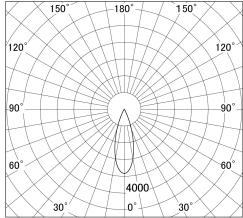

Item no. DD146-3035W9030

Series Name: cledy versa L-G tracklight
(DD146)

■ Lighting Distribution Curve (cd/1000 lm)

■ Direct Horizontal Illuminance DD146-3035W9030

Installation	Recessed mount
Type	cledy versa L-G tracklight (DD146)
Fixture wattage	28W
Beam angle	32deg
Color Temp.	3000K
CRI	Ra>90
Luminous	3675 lm
Body	Die-castaluminumalloy
Body finish	N/A
Trim finish	White
Reflector finish	N/A
IP Rate	IP20
Light source	COB module
Input Voltage	AC220~240V
Dimming Type	Non-Dimmable
Certificate	CE,CCC
Cut Hole	125mm