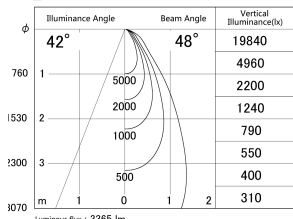

Item no. DD146-3050W9030

Series Name: cledy versa L-G tracklight (DD146)

■ Lighting Distribution Curve (cd/1000 lm)

Installation	Recessed mount
Type	cledy versa L-G tracklight (DD146)
Fixture wattage	28W
Beam angle	48deg
Color Temp.	3000K
CRI	Ra>90
Luminous	3367 lm
Body	Die-castaluminumalloy
Body finish	N/A
Trim finish	White
Reflector finish	N/A
IP Rate	IP20
Light source	COB module
Input Voltage	AC220~240V
Dimming Type	Non-Dimmable
Certificate	CE,CCC
Cut Hole	125mm