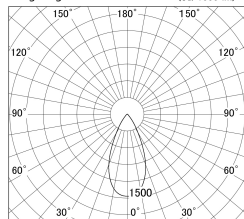

■ Lighting Distribution Curve (cd/1000 lm)