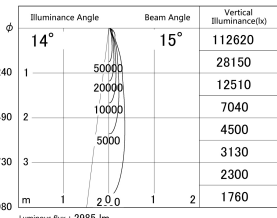

Item no. DD146-3515W9030

Series Name: cledy versa L-G tracklight
(DD146)

■ Lighting Distribution Curve (cd/1000 lm)

■ Direct Horizontal Illuminance DD146-3515W9030

Installation	Recessed mount
Type	cledy versa L-G tracklight (DD146)
Fixture wattage	32W
Beam angle	15deg
Color Temp.	3000K
CRI	Ra>90
Luminous	2985 lm
Body	Die-castaluminumalloy
Body finish	N/A
Trim finish	White
Reflector finish	N/A
IP Rate	IP20
Light source	COB module
Input Voltage	AC220~240V
Dimming Type	Non-Dimmable
Certificate	CE,CCC
Cut Hole	150mm