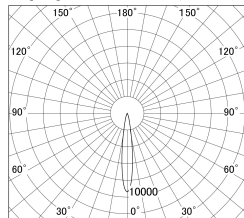

Item no. DD146-3515W9030

Series Name: cledy versa L-G tracklight
(DD146)

■ Lighting Distribution Curve (cd/1000 lm)

■ Direct Horizontal Illuminance DD146-3515W9030

Installation	Recessed mount
Type	cledy versa L-G tracklight (DD146)
Fixture wattage	32W
Beam angle	15deg
Color Temp.	3000K
CRI	Ra>90
Luminous	2985 lm
Body	Die-castaluminumalloy
Body finish	N/A
Trim finish	White
Reflector finish	N/A
IP Rate	IP20
Light source	COB module
Input Voltage	AC220~240V
Dimming Type	Non-Dimmable
Certificate	CE,CCC
Cut Hole	150mm