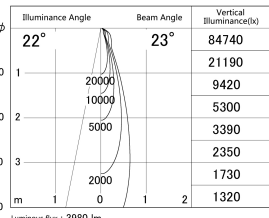

Item no. DD146-3525W9030

Series Name: cledy versa L-G tracklight
(DD146)

■ Lighting Distribution Curve (cd/1000 lm)

■ Direct Horizontal Illuminance DD146-3525W9030

Installation	Recessed mount
Type	cledy versa L-G tracklight (DD146)
Fixture wattage	32W
Beam angle	23deg
Color Temp.	3000K
CRI	Ra>90
Luminous	3979 lm
Body	Die-castaluminumalloy
Body finish	N/A
Trim finish	White
Reflector finish	N/A
IP Rate	IP20
Light source	COB module
Input Voltage	AC220~240V
Dimming Type	Non-Dimmable
Certificate	CE,CCC
Cut Hole	150mm