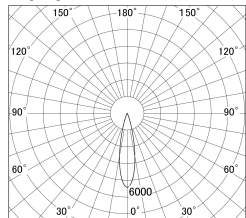

Item no. DD146-3525W9030

Series Name: cledy versa L-G tracklight
(DD146)

■ Lighting Distribution Curve (cd/1000 lm)

■ Direct Horizontal Illuminance DD146-3525W9030

Installation	Recessed mount
Type	cledy versa L-G tracklight (DD146)
Fixture wattage	32W
Beam angle	23deg
Color Temp.	3000K
CRI	Ra>90
Luminous	3979 lm
Body	Die-castaluminumalloy
Body finish	N/A
Trim finish	White
Reflector finish	N/A
IP Rate	IP20
Light source	COB module
Input Voltage	AC220~240V
Dimming Type	Non-Dimmable
Certificate	CE,CCC
Cut Hole	150mm