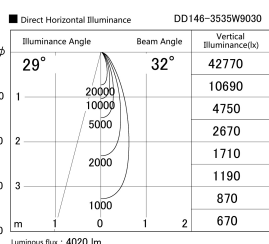

Item no. DD146-3535W9030

Series Name: cledy versa L-G tracklight
(DD146)

Installation	Recessed mount
Type	cledy versa L-G tracklight (DD146)
Fixture wattage	32W
Beam angle	32deg
Color Temp.	3000K
CRI	Ra>90
Luminous	4019 lm
Body	Die-castaluminumalloy
Body finish	N/A
Trim finish	White
Reflector finish	N/A
IP Rate	IP20
Light source	COB module
Input Voltage	AC220~240V
Dimming Type	Non-Dimmable
Certificate	CE,CCC
Cut Hole	150mm