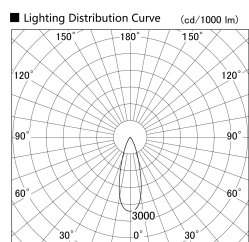

Item no. DD146-3535W9030

Series Name: cledy versa L-G tracklight
(DD146)

Installation	Recessed mount
Type	cledy versa L-G tracklight (DD146)
Fixture wattage	32W
Beam angle	32deg
Color Temp.	3000K
CRI	Ra>90
Luminous	4019 lm
Body	Die-castaluminumalloy
Body finish	N/A
Trim finish	White
Reflector finish	N/A
IP Rate	IP20
Light source	COB module
Input Voltage	AC220~240V
Dimming Type	Non-Dimmable
Certificate	CE,CCC
Cut Hole	150mm