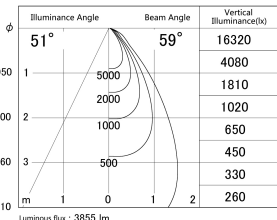

Item no. DD146-3550W9030

Series Name: cledy versa L-G tracklight  
(DD146)

■ Lighting Distribution Curve (cd/1000 lm)

■ Direct Horizontal Illuminance DD146-3550W9030

Installation	Recessed mount
Type	cledy versa L-G tracklight (DD146)
Fixture wattage	32W
Beam angle	59deg
Color Temp.	3000K
CRI	Ra>90
Luminous	3856 lm
Body	Die-castaluminumalloy
Body finish	N/A
Trim finish	White
Reflector finish	N/A
IP Rate	IP20
Light source	COB module
Input Voltage	AC220~240V
Dimming Type	Non-Dimmable
Certificate	CE,CCC
Cut Hole	150mm