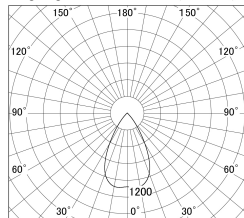

Item no. DD146-3550W9030

Series Name: cledy versa L-G tracklight  
(DD146)

■ Lighting Distribution Curve (cd/1000 lm)

■ Direct Horizontal Illuminance DD146-3550W9030

Installation	Recessed mount
Type	cledy versa L-G tracklight (DD146)
Fixture wattage	32W
Beam angle	59deg
Color Temp.	3000K
CRI	Ra>90
Luminous	3856 lm
Body	Die-castaluminumalloy
Body finish	N/A
Trim finish	White
Reflector finish	N/A
IP Rate	IP20
Light source	COB module
Input Voltage	AC220~240V
Dimming Type	Non-Dimmable
Certificate	CE,CCC
Cut Hole	150mm