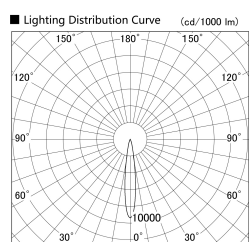

Item no. DD146-4015W9030

Series Name: cledy versa L-G tracklight
(DD146)

Installation	Recessed mount
Type	cledy versa L-G tracklight (DD146)
Fixture wattage	36W
Beam angle	15deg
Color Temp.	3000K
CRI	Ra>90
Luminous	3315 lm
Body	Die-castaluminumalloy
Body finish	N/A
Trim finish	White
Reflector finish	N/A
IP Rate	IP20
Light source	COB module
Input Voltage	AC220~240V
Dimming Type	Non-Dimmable
Certificate	CE,CCC
Cut Hole	150mm