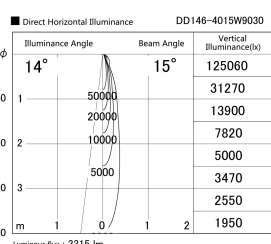

Item no. DD146-4015W9030

Series Name: cledy versa L-G tracklight
(DD146)

Installation	Recessed mount
Type	cledy versa L-G tracklight (DD146)
Fixture wattage	36W
Beam angle	15deg
Color Temp.	3000K
CRI	Ra>90
Luminous	3315 lm
Body	Die-castaluminumalloy
Body finish	N/A
Trim finish	White
Reflector finish	N/A
IP Rate	IP20
Light source	COB module
Input Voltage	AC220~240V
Dimming Type	Non-Dimmable
Certificate	CE,CCC
Cut Hole	150mm