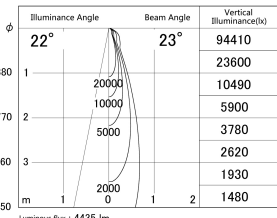

Item no. DD146-4025W9030

Series Name: cledy versa L-G tracklight
(DD146)

■ Lighting Distribution Curve (cd/1000 lm)

■ Direct Horizontal Illuminance DD146-4025W9030

Installation	Recessed mount
Type	cledy versa L-G tracklight (DD146)
Fixture wattage	36W
Beam angle	23deg
Color Temp.	3000K
CRI	Ra>90
Luminous	4433 lm
Body	Die-castaluminumalloy
Body finish	N/A
Trim finish	White
Reflector finish	N/A
IP Rate	IP20
Light source	COB module
Input Voltage	AC220~240V
Dimming Type	Non-Dimmable
Certificate	CE,CCC
Cut Hole	150mm