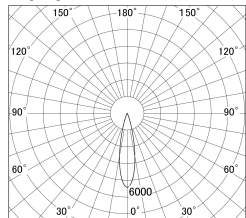

Item no. DD146-4025W9030

Series Name: cledy versa L-G tracklight
(DD146)

■ Lighting Distribution Curve (cd/1000 lm)

■ Direct Horizontal Illuminance DD146-4025W9030

Installation	Recessed mount
Type	cledy versa L-G tracklight (DD146)
Fixture wattage	36W
Beam angle	23deg
Color Temp.	3000K
CRI	Ra>90
Luminous	4433 lm
Body	Die-castaluminumalloy
Body finish	N/A
Trim finish	White
Reflector finish	N/A
IP Rate	IP20
Light source	COB module
Input Voltage	AC220~240V
Dimming Type	Non-Dimmable
Certificate	CE,CCC
Cut Hole	150mm