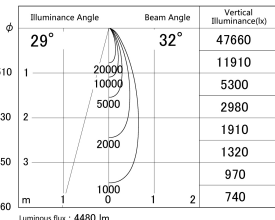

Item no. DD146-4035W9030

Series Name: cledy versa L-G tracklight
(DD146)

■ Lighting Distribution Curve (cd/1000 lm)

■ Direct Horizontal Illuminance DD146-4035W9030

Installation	Recessed mount
Type	cledy versa L-G tracklight (DD146)
Fixture wattage	36W
Beam angle	32deg
Color Temp.	3000K
CRI	Ra>90
Luminous	4478 lm
Body	Die-castaluminumalloy
Body finish	N/A
Trim finish	White
Reflector finish	N/A
IP Rate	IP20
Light source	COB module
Input Voltage	AC220~240V
Dimming Type	Non-Dimmable
Certificate	CE,CCC
Cut Hole	150mm