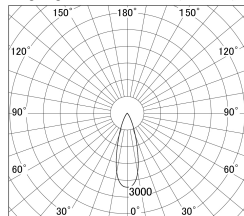

Item no. DD146-4035W9030

Series Name: cledy versa L-G tracklight
(DD146)

■ Lighting Distribution Curve (cd/1000 lm)

■ Direct Horizontal Illuminance DD146-4035W9030

Installation	Recessed mount
Type	cledy versa L-G tracklight (DD146)
Fixture wattage	36W
Beam angle	32deg
Color Temp.	3000K
CRI	Ra>90
Luminous	4478 lm
Body	Die-castaluminumalloy
Body finish	N/A
Trim finish	White
Reflector finish	N/A
IP Rate	IP20
Light source	COB module
Input Voltage	AC220~240V
Dimming Type	Non-Dimmable
Certificate	CE,CCC
Cut Hole	150mm