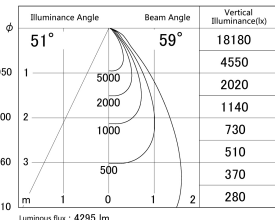

Item no. DD146-4050W9030

Series Name: cledy versa L-G tracklight
(DD146)

■ Lighting Distribution Curve (cd/1000 lm)

■ Direct Horizontal Illuminance DD146-4050W9030

Installation	Recessed mount
Type	cledy versa L-G tracklight (DD146)
Fixture wattage	36W
Beam angle	59deg
Color Temp.	3000K
CRI	Ra>90
Luminous	4296 lm
Body	Die-castaluminumalloy
Body finish	N/A
Trim finish	White
Reflector finish	N/A
IP Rate	IP20
Light source	COB module
Input Voltage	AC220~240V
Dimming Type	Non-Dimmable
Certificate	CE,CCC
Cut Hole	150mm