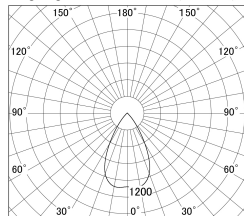

Item no. DD146-4050W9030

Series Name: cledy versa L-G tracklight
(DD146)

■ Lighting Distribution Curve (cd/1000 lm)

■ Direct Horizontal Illuminance DD146-4050W9030

Installation	Recessed mount
Type	cledy versa L-G tracklight (DD146)
Fixture wattage	36W
Beam angle	59deg
Color Temp.	3000K
CRI	Ra>90
Luminous	4296 lm
Body	Die-castaluminumalloy
Body finish	N/A
Trim finish	White
Reflector finish	N/A
IP Rate	IP20
Light source	COB module
Input Voltage	AC220~240V
Dimming Type	Non-Dimmable
Certificate	CE,CCC
Cut Hole	150mm