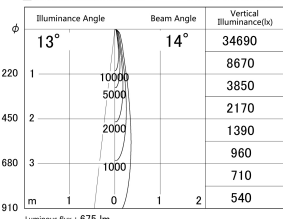

Item no. DD146-0815W9035

Series Name: cledy versa L-G tracklight
(DD146)

■ Lighting Distribution Curve (cd/1000 lm)

Installation	Recessed mount
Type	cledy versa L-G tracklight (DD146)
Fixture wattage	7.5W
Beam angle	14deg
Color Temp.	3500K
CRI	Ra>90
Luminous	675 lm
Body	Die-castaluminumalloy
Body finish	N/A
Trim finish	White
Reflector finish	N/A
IP Rate	IP20
Light source	COB module
Input Voltage	AC220~240V
Dimming Type	Non-Dimmable
Certificate	CE,CCC
Cut Hole	100mm