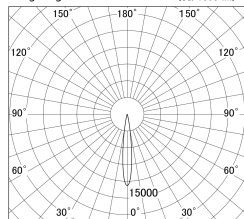

■ Lighting Distribution Curve (cd/1000 lm)