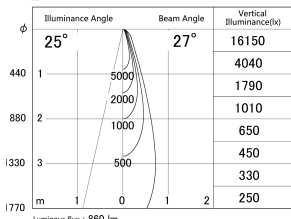

Item no. DD146-0825W9035

Series Name: cledy versa L-G tracklight
(DD146)

■ Lighting Distribution Curve (cd/1000 lm)

Installation	Recessed mount
Type	cledy versa L-G tracklight (DD146)
Fixture wattage	7.5W
Beam angle	27deg
Color Temp.	3500K
CRI	Ra>90
Luminous	861 lm
Body	Die-castaluminumalloy
Body finish	N/A
Trim finish	White
Reflector finish	N/A
IP Rate	IP20
Light source	COB module
Input Voltage	AC220~240V
Dimming Type	Non-Dimmable
Certificate	CE,CCC
Cut Hole	100mm