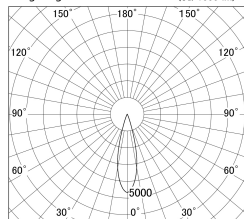

■ Lighting Distribution Curve (cd/1000 lm)