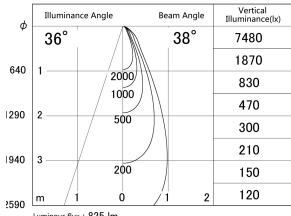

Item no. DD146-0835W9035

Series Name: cledy versa L-G tracklight  
(DD146)

■ Lighting Distribution Curve (cd/1000 lm)

■ Direct Horizontal Illuminance DD146-0835W9035

Installation	Recessed mount
Type	cledy versa L-G tracklight (DD146)
Fixture wattage	7.5W
Beam angle	38deg
Color Temp.	3500K
CRI	Ra>90
Luminous	826 lm
Body	Die-castaluminumalloy
Body finish	N/A
Trim finish	White
Reflector finish	N/A
IP Rate	IP20
Light source	COB module
Input Voltage	AC220~240V
Dimming Type	Non-Dimmable
Certificate	CE,CCC
Cut Hole	100mm