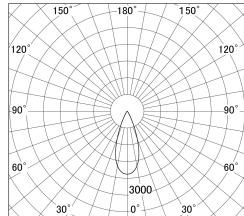

Item no. DD146-0835W9035

Series Name: cledy versa L-G tracklight  
(DD146)

■ Lighting Distribution Curve (cd/1000 lm)

■ Direct Horizontal Illuminance DD146-0835W9035

Installation	Recessed mount
Type	cledy versa L-G tracklight (DD146)
Fixture wattage	7.5W
Beam angle	38deg
Color Temp.	3500K
CRI	Ra>90
Luminous	826 lm
Body	Die-castaluminumalloy
Body finish	N/A
Trim finish	White
Reflector finish	N/A
IP Rate	IP20
Light source	COB module
Input Voltage	AC220~240V
Dimming Type	Non-Dimmable
Certificate	CE,CCC
Cut Hole	100mm