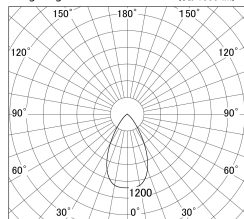

■ Lighting Distribution Curve (cd/1000 lm)