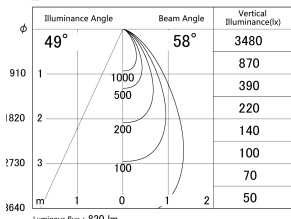

Item no. DD146-0850W9035

Series Name: cledy versa L-G tracklight
(DD146)

■ Lighting Distribution Curve (cd/1000 lm)

Installation	Recessed mount
Type	cledy versa L-G tracklight (DD146)
Fixture wattage	7.5W
Beam angle	58deg
Color Temp.	3500K
CRI	Ra>90
Luminous	822 lm
Body	Die-castaluminumalloy
Body finish	N/A
Trim finish	White
Reflector finish	N/A
IP Rate	IP20
Light source	COB module
Input Voltage	AC220~240V
Dimming Type	Non-Dimmable
Certificate	CE,CCC
Cut Hole	100mm