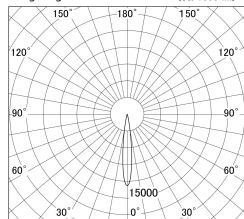

Item no. DD146-1515W9035

Series Name: cledy versa L-G tracklight (DD146)

■ Lighting Distribution Curve (cd/1000 lm)

■ Direct Horizontal Illuminance DD146-1515W9035

Illuminance Angle	Beam Angle	Vertical Illuminance(lx)
13°	14°	63220
220		15810
1		7020
2		3950
450		2530
3		1760
680		1290
910		990

Luminous flux: 1230 lm

Installation	Recessed mount
Type	cledy versa L-G tracklight (DD146)
Fixture wattage	14W
Beam angle	14deg
Color Temp.	3500K
CRI	Ra>90
Luminous	1230 lm
Body	Die-castaluminumalloy
Body finish	N/A
Trim finish	White
Reflector finish	N/A
IP Rate	IP20
Light source	COB module
Input Voltage	AC220~240V
Dimming Type	Non-Dimmable
Certificate	CE,CCC
Cut Hole	100mm