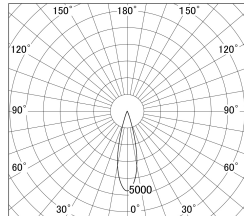

Item no. DD146-1525W9035

Series Name: cledy versa L-G tracklight  
(DD146)

■ Lighting Distribution Curve (cd/1000 lm)

■ Direct Horizontal Illuminance DD146-1525W9035

Installation	Recessed mount
Type	cledy versa L-G tracklight (DD146)
Fixture wattage	14W
Beam angle	26deg
Color Temp.	3500K
CRI	Ra>90
Luminous	1667 lm
Body	Die-castaluminumalloy
Body finish	N/A
Trim finish	White
Reflector finish	N/A
IP Rate	IP20
Light source	COB module
Input Voltage	AC220~240V
Dimming Type	Non-Dimmable
Certificate	CE,CCC
Cut Hole	100mm