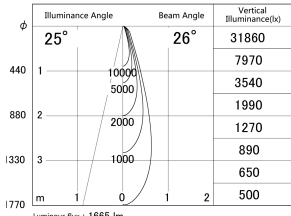

Item no. DD146-1525W9035

Series Name: cledy versa L-G tracklight  
(DD146)

■ Lighting Distribution Curve (cd/1000 lm)

■ Direct Horizontal Illuminance DD146-1525W9035

Installation	Recessed mount
Type	cledy versa L-G tracklight (DD146)
Fixture wattage	14W
Beam angle	26deg
Color Temp.	3500K
CRI	Ra>90
Luminous	1667 lm
Body	Die-castaluminumalloy
Body finish	N/A
Trim finish	White
Reflector finish	N/A
IP Rate	IP20
Light source	COB module
Input Voltage	AC220~240V
Dimming Type	Non-Dimmable
Certificate	CE,CCC
Cut Hole	100mm