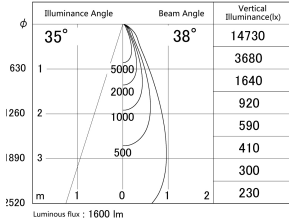

Item no. DD146-1535W9035

Series Name: cledy versa L-G tracklight  
(DD146)

■ Lighting Distribution Curve (cd/1000 lm)

■ Direct Horizontal Illuminance DD146-1535W9035

Installation	Recessed mount
Type	cledy versa L-G tracklight (DD146)
Fixture wattage	14W
Beam angle	38deg
Color Temp.	3500K
CRI	Ra>90
Luminous	1598 lm
Body	Die-castaluminumalloy
Body finish	N/A
Trim finish	White
Reflector finish	N/A
IP Rate	IP20
Light source	COB module
Input Voltage	AC220~240V
Dimming Type	Non-Dimmable
Certificate	CE,CCC
Cut Hole	100mm