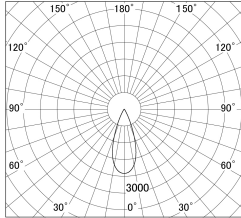

Item no. DD146-1535W9035

Series Name: cledy versa L-G tracklight  
(DD146)

■ Lighting Distribution Curve (cd/1000 lm)

■ Direct Horizontal Illuminance DD146-1535W9035

Installation	Recessed mount
Type	cledy versa L-G tracklight (DD146)
Fixture wattage	14W
Beam angle	38deg
Color Temp.	3500K
CRI	Ra>90
Luminous	1598 lm
Body	Die-castaluminumalloy
Body finish	N/A
Trim finish	White
Reflector finish	N/A
IP Rate	IP20
Light source	COB module
Input Voltage	AC220~240V
Dimming Type	Non-Dimmable
Certificate	CE,CCC
Cut Hole	100mm