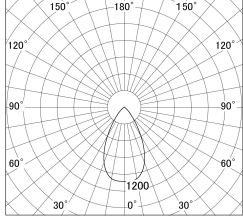

■ Lighting Distribution Curve (cd/1000 lm)