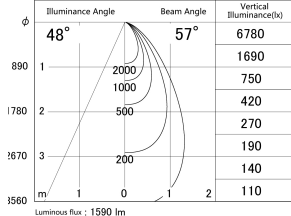

Item no. DD146-1550W9035

Series Name: cledy versa L-G tracklight
(DD146)

■ Lighting Distribution Curve (cd/1000 lm)

Installation	Recessed mount
Type	cledy versa L-G tracklight (DD146)
Fixture wattage	14W
Beam angle	57deg
Color Temp.	3500K
CRI	Ra>90
Luminous	1589 lm
Body	Die-castaluminumalloy
Body finish	N/A
Trim finish	White
Reflector finish	N/A
IP Rate	IP20
Light source	COB module
Input Voltage	AC220~240V
Dimming Type	Non-Dimmable
Certificate	CE,CCC
Cut Hole	100mm