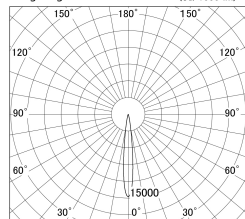

Installation	Recessed mount
Type	cledy versa L-G tracklight (DD146)
Fixture wattage	21W
Beam angle	12deg
Color Temp.	3500K
CRI	Ra>90
Luminous	2490 lm
Body	Die-castaluminumalloy
Body finish	N/A
Trim finish	White
Reflector finish	N/A
IP Rate	IP20
Light source	COB module
Input Voltage	AC220~240V
Dimming Type	Non-Dimmable
Certificate	CE,CCC
Cut Hole	125mm

■ Lighting Distribution Curve (cd/1000 lm)

φ	Illuminance Angle	Beam Angle	Vertical Illuminance(lx)
210	12°	12°	147770
1			36940
420			16420
2			9240
630			5910
3			4100
840			3020
m			2310

Luminous flux : 2490 lm