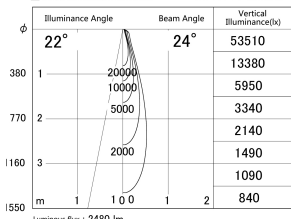

Item no. DD146-2025W9035

Series Name: cledy versa L-G tracklight
(DD146)

■ Lighting Distribution Curve (cd/1000 lm)

Installation	Recessed mount
Type	cledy versa L-G tracklight (DD146)
Fixture wattage	21W
Beam angle	24deg
Color Temp.	3500K
CRI	Ra>90
Luminous	2479 lm
Body	Die-castaluminumalloy
Body finish	N/A
Trim finish	White
Reflector finish	N/A
IP Rate	IP20
Light source	COB module
Input Voltage	AC220~240V
Dimming Type	Non-Dimmable
Certificate	CE,CCC
Cut Hole	125mm