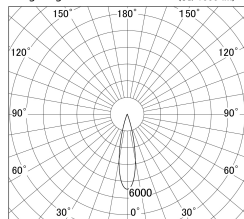

■ Lighting Distribution Curve (cd/1000 lm)