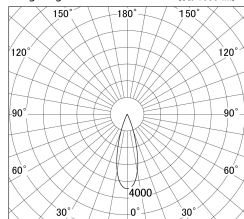

■ Lighting Distribution Curve (cd/1000 lm)