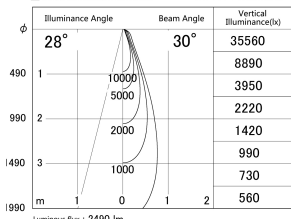

Item no. DD146-2035W9035

Series Name: cledy versa L-G tracklight
(DD146)

■ Lighting Distribution Curve (cd/1000 lm)

Installation	Recessed mount
Type	cledy versa L-G tracklight (DD146)
Fixture wattage	21W
Beam angle	30deg
Color Temp.	3500K
CRI	Ra>90
Luminous	2489 lm
Body	Die-castaluminumalloy
Body finish	N/A
Trim finish	White
Reflector finish	N/A
IP Rate	IP20
Light source	COB module
Input Voltage	AC220~240V
Dimming Type	Non-Dimmable
Certificate	CE,CCC
Cut Hole	125mm