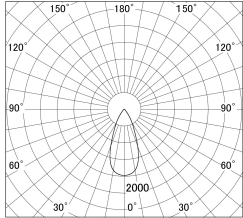

Item no. DD146-2050W9035

Series Name: cledy versa L-G tracklight (DD146)

■ Lighting Distribution Curve (cd/1000 lm)

■ Direct Horizontal Illuminance DD146-2050W9035

|                  |                                    |
|------------------|------------------------------------|
| Installation     | Recessed mount                     |
| Type             | cledy versa L-G tracklight (DD146) |
| Fixture wattage  | 21W                                |
| Beam angle       | 44deg                              |
| Color Temp.      | 3500K                              |
| CRI              | Ra>90                              |
| Luminous         | 2268 lm                            |
| Body             | Die-castaluminumalloy              |
| Body finish      | N/A                                |
| Trim finish      | White                              |
| Reflector finish | N/A                                |
| IP Rate          | IP20                               |
| Light source     | COB module                         |
| Input Voltage    | AC220~240V                         |
| Dimming Type     | Non-Dimmable                       |
| Certificate      | CE,CCC                             |
| Cut Hole         | 125mm                              |