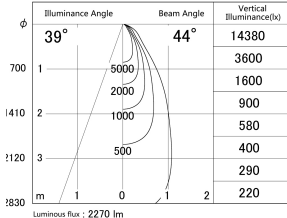

Item no. DD146-2050W9035

Series Name: cledy versa L-G tracklight (DD146)

■ Lighting Distribution Curve (cd/1000 lm)

■ Direct Horizontal Illuminance DD146-2050W9035

|                  |                                    |
|------------------|------------------------------------|
| Installation     | Recessed mount                     |
| Type             | cledy versa L-G tracklight (DD146) |
| Fixture wattage  | 21W                                |
| Beam angle       | 44deg                              |
| Color Temp.      | 3500K                              |
| CRI              | Ra>90                              |
| Luminous         | 2268 lm                            |
| Body             | Die-castaluminumalloy              |
| Body finish      | N/A                                |
| Trim finish      | White                              |
| Reflector finish | N/A                                |
| IP Rate          | IP20                               |
| Light source     | COB module                         |
| Input Voltage    | AC220~240V                         |
| Dimming Type     | Non-Dimmable                       |
| Certificate      | CE,CCC                             |
| Cut Hole         | 125mm                              |