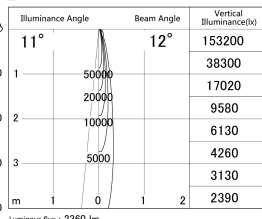

Item no. DD146-2515W9035

Series Name: cledy versa L-G tracklight
(DD146)

■ Lighting Distribution Curve (cd/1000 lm)

Installation	Recessed mount
Type	cledy versa L-G tracklight (DD146)
Fixture wattage	24W
Beam angle	12deg
Color Temp.	3500K
CRI	Ra>90
Luminous	2360 lm
Body	Die-castaluminumalloy
Body finish	N/A
Trim finish	White
Reflector finish	N/A
IP Rate	IP20
Light source	COB module
Input Voltage	AC220~240V
Dimming Type	Non-Dimmable
Certificate	CE,CCC
Cut Hole	125mm