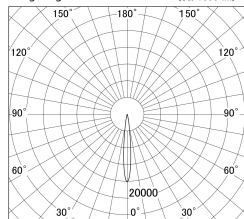

■ Lighting Distribution Curve (cd/1000 lm)