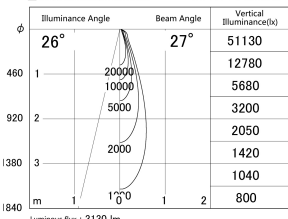

Item no. DD146-2525W9035

Series Name: cledy versa L-G tracklight
(DD146)

■ Lighting Distribution Curve (cd/1000 lm)

Installation	Recessed mount
Type	cledy versa L-G tracklight (DD146)
Fixture wattage	24W
Beam angle	27deg
Color Temp.	3500K
CRI	Ra>90
Luminous	3130 lm
Body	Die-castaluminumalloy
Body finish	N/A
Trim finish	White
Reflector finish	N/A
IP Rate	IP20
Light source	COB module
Input Voltage	AC220~240V
Dimming Type	Non-Dimmable
Certificate	CE,CCC
Cut Hole	125mm