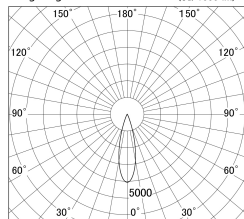

■ Lighting Distribution Curve (cd/1000 lm)