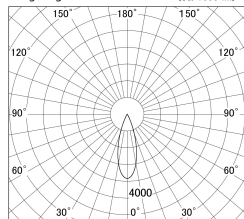

■ Lighting Distribution Curve (cd/1000 lm)