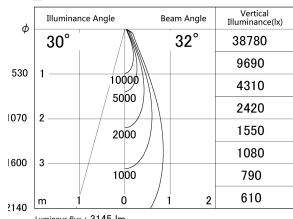

Item no. DD146-2535W9035

Series Name: cledy versa L-G tracklight
(DD146)

■ Lighting Distribution Curve (cd/1000 lm)

Installation	Recessed mount
Type	cledy versa L-G tracklight (DD146)
Fixture wattage	24W
Beam angle	32deg
Color Temp.	3500K
CRI	Ra>90
Luminous	3147 lm
Body	Die-castaluminumalloy
Body finish	N/A
Trim finish	White
Reflector finish	N/A
IP Rate	IP20
Light source	COB module
Input Voltage	AC220~240V
Dimming Type	Non-Dimmable
Certificate	CE,CCC
Cut Hole	125mm