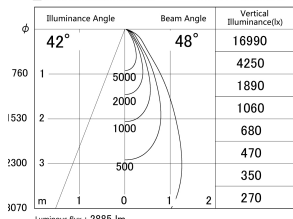

Item no. DD146-2550W9035

Series Name: cledy versa L-G tracklight (DD146)

■ Lighting Distribution Curve (cd/1000 lm)

Installation	Recessed mount
Type	cledy versa L-G tracklight (DD146)
Fixture wattage	24W
Beam angle	48deg
Color Temp.	3500K
CRI	Ra>90
Luminous	2884 lm
Body	Die-castaluminumalloy
Body finish	N/A
Trim finish	White
Reflector finish	N/A
IP Rate	IP20
Light source	COB module
Input Voltage	AC220~240V
Dimming Type	Non-Dimmable
Certificate	CE,CCC
Cut Hole	125mm