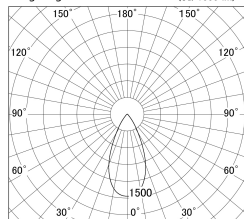

■ Lighting Distribution Curve (cd/1000 lm)