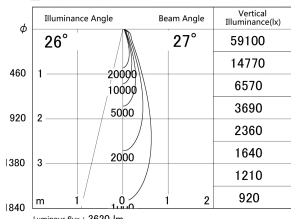

Item no. DD146-3025W9035

Series Name: cledy versa L-G tracklight
(DD146)

■ Lighting Distribution Curve (cd/1000 lm)

Installation	Recessed mount
Type	cledy versa L-G tracklight (DD146)
Fixture wattage	28W
Beam angle	27deg
Color Temp.	3500K
CRI	Ra>90
Luminous	3618 lm
Body	Die-castaluminumalloy
Body finish	N/A
Trim finish	White
Reflector finish	N/A
IP Rate	IP20
Light source	COB module
Input Voltage	AC220~240V
Dimming Type	Non-Dimmable
Certificate	CE,CCC
Cut Hole	125mm