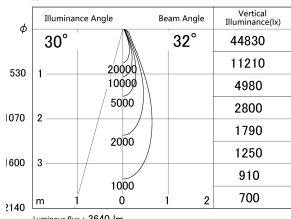

Item no. DD146-3035W9035

Series Name: cledy versa L-G tracklight
(DD146)

■ Lighting Distribution Curve (cd/1000 lm)

Installation	Recessed mount
Type	cledy versa L-G tracklight (DD146)
Fixture wattage	28W
Beam angle	32deg
Color Temp.	3500K
CRI	Ra>90
Luminous	3638 lm
Body	Die-castaluminumalloy
Body finish	N/A
Trim finish	White
Reflector finish	N/A
IP Rate	IP20
Light source	COB module
Input Voltage	AC220~240V
Dimming Type	Non-Dimmable
Certificate	CE,CCC
Cut Hole	125mm