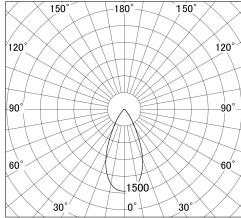

Item no. DD146-3050W9035

Series Name: cledy versa L-G tracklight
(DD146)

■ Lighting Distribution Curve (cd/1000 lm)

■ Direct Horizontal Illuminance DD146-3050W9035

Installation	Recessed mount
Type	cledy versa L-G tracklight (DD146)
Fixture wattage	28W
Beam angle	48deg
Color Temp.	3500K
CRI	Ra>90
Luminous	3333 lm
Body	Die-castaluminumalloy
Body finish	N/A
Trim finish	White
Reflector finish	N/A
IP Rate	IP20
Light source	COB module
Input Voltage	AC220~240V
Dimming Type	Non-Dimmable
Certificate	CE,CCC
Cut Hole	125mm