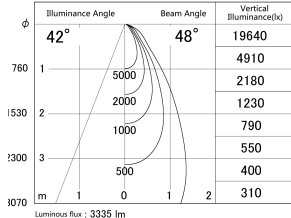

Item no. DD146-3050W9035

Series Name: cledy versa L-G tracklight
(DD146)

■ Lighting Distribution Curve (cd/1000 lm)

■ Direct Horizontal Illuminance DD146-3050W9035

Installation	Recessed mount
Type	cledy versa L-G tracklight (DD146)
Fixture wattage	28W
Beam angle	48deg
Color Temp.	3500K
CRI	Ra>90
Luminous	3333 lm
Body	Die-castaluminumalloy
Body finish	N/A
Trim finish	White
Reflector finish	N/A
IP Rate	IP20
Light source	COB module
Input Voltage	AC220~240V
Dimming Type	Non-Dimmable
Certificate	CE,CCC
Cut Hole	125mm