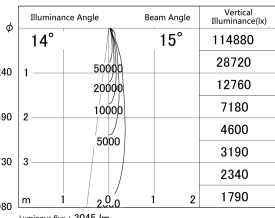

Item no. DD146-3515W9035

Series Name: cledy versa L-G tracklight  
(DD146)

■ Lighting Distribution Curve (cd/1000 lm)

■ Direct Horizontal Illuminance DD146-3515W9035

Installation	Recessed mount
Type	cledy versa L-G tracklight (DD146)
Fixture wattage	32W
Beam angle	15deg
Color Temp.	3500K
CRI	Ra>90
Luminous	3045 lm
Body	Die-castaluminumalloy
Body finish	N/A
Trim finish	White
Reflector finish	N/A
IP Rate	IP20
Light source	COB module
Input Voltage	AC220~240V
Dimming Type	Non-Dimmable
Certificate	CE,CCC
Cut Hole	150mm