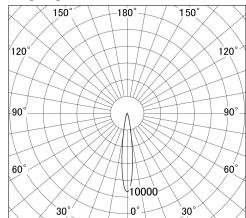

Item no. DD146-3515W9035

Series Name: cledy versa L-G tracklight  
(DD146)

■ Lighting Distribution Curve (cd/1000 lm)

■ Direct Horizontal Illuminance DD146-3515W9035

Installation	Recessed mount
Type	cledy versa L-G tracklight (DD146)
Fixture wattage	32W
Beam angle	15deg
Color Temp.	3500K
CRI	Ra>90
Luminous	3045 lm
Body	Die-castaluminumalloy
Body finish	N/A
Trim finish	White
Reflector finish	N/A
IP Rate	IP20
Light source	COB module
Input Voltage	AC220~240V
Dimming Type	Non-Dimmable
Certificate	CE,CCC
Cut Hole	150mm