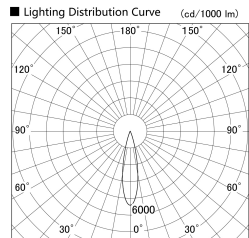

Item no. DD146-3525W9035

Series Name: cledy versa L-G tracklight (DD146)

Installation	Recessed mount
Type	cledy versa L-G tracklight (DD146)
Fixture wattage	32W
Beam angle	23deg
Color Temp.	3500K
CRI	Ra>90
Luminous	3939 lm
Body	Die-castaluminumalloy
Body finish	N/A
Trim finish	White
Reflector finish	N/A
IP Rate	IP20
Light source	COB module
Input Voltage	AC220~240V
Dimming Type	Non-Dimmable
Certificate	CE,CCC
Cut Hole	150mm