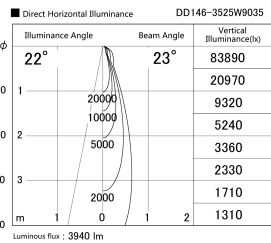

Item no. DD146-3525W9035

Series Name: cledy versa L-G tracklight (DD146)

Installation	Recessed mount
Type	cledy versa L-G tracklight (DD146)
Fixture wattage	32W
Beam angle	23deg
Color Temp.	3500K
CRI	Ra>90
Luminous	3939 lm
Body	Die-castaluminumalloy
Body finish	N/A
Trim finish	White
Reflector finish	N/A
IP Rate	IP20
Light source	COB module
Input Voltage	AC220~240V
Dimming Type	Non-Dimmable
Certificate	CE,CCC
Cut Hole	150mm