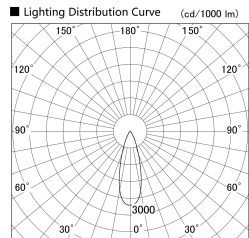

Item no. DD146-3535W9035

Series Name: cledy versa L-G tracklight
(DD146)

Installation	Recessed mount
Type	cledy versa L-G tracklight (DD146)
Fixture wattage	32W
Beam angle	32deg
Color Temp.	3500K
CRI	Ra>90
Luminous	3979 lm
Body	Die-castaluminumalloy
Body finish	N/A
Trim finish	White
Reflector finish	N/A
IP Rate	IP20
Light source	COB module
Input Voltage	AC220~240V
Dimming Type	Non-Dimmable
Certificate	CE,CCC
Cut Hole	150mm