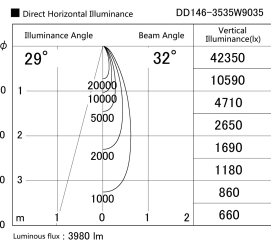

Item no. DD146-3535W9035

Series Name: cledy versa L-G tracklight
(DD146)

Installation	Recessed mount
Type	cledy versa L-G tracklight (DD146)
Fixture wattage	32W
Beam angle	32deg
Color Temp.	3500K
CRI	Ra>90
Luminous	3979 lm
Body	Die-castaluminumalloy
Body finish	N/A
Trim finish	White
Reflector finish	N/A
IP Rate	IP20
Light source	COB module
Input Voltage	AC220~240V
Dimming Type	Non-Dimmable
Certificate	CE,CCC
Cut Hole	150mm