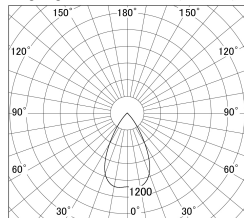

Item no. DD146-3550W9035

Series Name: cledy versa L-G tracklight
(DD146)

■ Lighting Distribution Curve (cd/1000 lm)

■ Direct Horizontal Illuminance DD146-3550W9035

Installation	Recessed mount
Type	cledy versa L-G tracklight (DD146)
Fixture wattage	32W
Beam angle	59deg
Color Temp.	3500K
CRI	Ra>90
Luminous	3817 lm
Body	Die-castaluminumalloy
Body finish	N/A
Trim finish	White
Reflector finish	N/A
IP Rate	IP20
Light source	COB module
Input Voltage	AC220~240V
Dimming Type	Non-Dimmable
Certificate	CE,CCC
Cut Hole	150mm