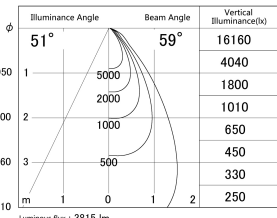

Item no. DD146-3550W9035

Series Name: cledy versa L-G tracklight
(DD146)

■ Lighting Distribution Curve (cd/1000 lm)

■ Direct Horizontal Illuminance DD146-3550W9035

Installation	Recessed mount
Type	cledy versa L-G tracklight (DD146)
Fixture wattage	32W
Beam angle	59deg
Color Temp.	3500K
CRI	Ra>90
Luminous	3817 lm
Body	Die-castaluminumalloy
Body finish	N/A
Trim finish	White
Reflector finish	N/A
IP Rate	IP20
Light source	COB module
Input Voltage	AC220~240V
Dimming Type	Non-Dimmable
Certificate	CE,CCC
Cut Hole	150mm