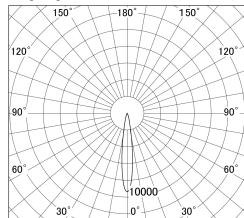

Item no. DD146-4015W9035

Series Name: cledy versa L-G tracklight
(DD146)

■ Lighting Distribution Curve (cd/1000 lm)

■ Direct Horizontal Illuminance DD146-4015W9035

Installation	Recessed mount
Type	cledy versa L-G tracklight (DD146)
Fixture wattage	36W
Beam angle	15deg
Color Temp.	3500K
CRI	Ra>90
Luminous	3381 lm
Body	Die-castaluminumalloy
Body finish	N/A
Trim finish	White
Reflector finish	N/A
IP Rate	IP20
Light source	COB module
Input Voltage	AC220~240V
Dimming Type	Non-Dimmable
Certificate	CE,CCC
Cut Hole	150mm