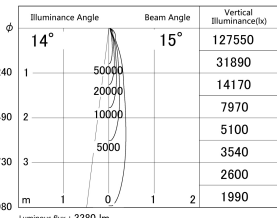

Item no. DD146-4015W9035

Series Name: cledy versa L-G tracklight
(DD146)

■ Lighting Distribution Curve (cd/1000 lm)

■ Direct Horizontal Illuminance DD146-4015W9035

Installation	Recessed mount
Type	cledy versa L-G tracklight (DD146)
Fixture wattage	36W
Beam angle	15deg
Color Temp.	3500K
CRI	Ra>90
Luminous	3381 lm
Body	Die-castaluminumalloy
Body finish	N/A
Trim finish	White
Reflector finish	N/A
IP Rate	IP20
Light source	COB module
Input Voltage	AC220~240V
Dimming Type	Non-Dimmable
Certificate	CE,CCC
Cut Hole	150mm