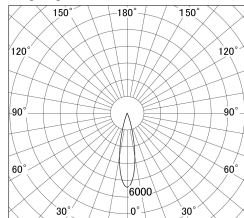

Item no. DD146-4025W9035

Series Name: cledy versa L-G tracklight  
(DD146)

■ Lighting Distribution Curve (cd/1000 lm)

■ Direct Horizontal Illuminance DD146-4025W9035

Installation	Recessed mount
Type	cledy versa L-G tracklight (DD146)
Fixture wattage	36W
Beam angle	23deg
Color Temp.	3500K
CRI	Ra>90
Luminous	4389 lm
Body	Die-castaluminumalloy
Body finish	N/A
Trim finish	White
Reflector finish	N/A
IP Rate	IP20
Light source	COB module
Input Voltage	AC220~240V
Dimming Type	Non-Dimmable
Certificate	CE,CCC
Cut Hole	150mm