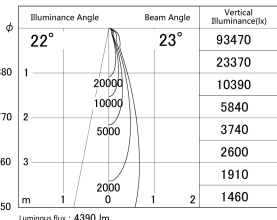

Item no. DD146-4025W9035

Series Name: cledy versa L-G tracklight  
(DD146)

■ Lighting Distribution Curve (cd/1000 lm)

■ Direct Horizontal Illuminance DD146-4025W9035

Installation	Recessed mount
Type	cledy versa L-G tracklight (DD146)
Fixture wattage	36W
Beam angle	23deg
Color Temp.	3500K
CRI	Ra>90
Luminous	4389 lm
Body	Die-castaluminumalloy
Body finish	N/A
Trim finish	White
Reflector finish	N/A
IP Rate	IP20
Light source	COB module
Input Voltage	AC220~240V
Dimming Type	Non-Dimmable
Certificate	CE,CCC
Cut Hole	150mm