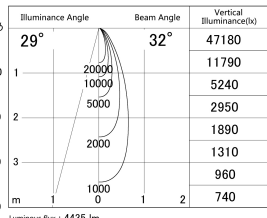

Item no. DD146-4035W9035

Series Name: cledy versa L-G tracklight
(DD146)

■ Lighting Distribution Curve (cd/1000 lm)

■ Direct Horizontal Illuminance DD146-4035W9035

Installation	Recessed mount
Type	cledy versa L-G tracklight (DD146)
Fixture wattage	36W
Beam angle	32deg
Color Temp.	3500K
CRI	Ra>90
Luminous	4433 lm
Body	Die-castaluminumalloy
Body finish	N/A
Trim finish	White
Reflector finish	N/A
IP Rate	IP20
Light source	COB module
Input Voltage	AC220~240V
Dimming Type	Non-Dimmable
Certificate	CE,CCC
Cut Hole	150mm