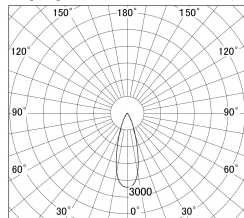

Item no. DD146-4035W9035

Series Name: cledy versa L-G tracklight
(DD146)

■ Lighting Distribution Curve (cd/1000 lm)

■ Direct Horizontal Illuminance DD146-4035W9035

Installation	Recessed mount
Type	cledy versa L-G tracklight (DD146)
Fixture wattage	36W
Beam angle	32deg
Color Temp.	3500K
CRI	Ra>90
Luminous	4433 lm
Body	Die-castaluminumalloy
Body finish	N/A
Trim finish	White
Reflector finish	N/A
IP Rate	IP20
Light source	COB module
Input Voltage	AC220~240V
Dimming Type	Non-Dimmable
Certificate	CE,CCC
Cut Hole	150mm