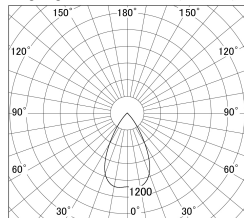

Item no. DD146-4050W9035

Series Name: cledy versa L-G tracklight  
(DD146)

■ Lighting Distribution Curve (cd/1000 lm)

■ Direct Horizontal Illuminance DD146-4050W9035

Installation	Recessed mount
Type	cledy versa L-G tracklight (DD146)
Fixture wattage	36W
Beam angle	59deg
Color Temp.	3500K
CRI	Ra>90
Luminous	4253 lm
Body	Die-castaluminumalloy
Body finish	N/A
Trim finish	White
Reflector finish	N/A
IP Rate	IP20
Light source	COB module
Input Voltage	AC220~240V
Dimming Type	Non-Dimmable
Certificate	CE,CCC
Cut Hole	150mm