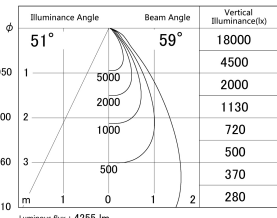

Item no. DD146-4050W9035

Series Name: cledy versa L-G tracklight  
(DD146)

■ Lighting Distribution Curve (cd/1000 lm)

■ Direct Horizontal Illuminance DD146-4050W9035

Installation	Recessed mount
Type	cledy versa L-G tracklight (DD146)
Fixture wattage	36W
Beam angle	59deg
Color Temp.	3500K
CRI	Ra>90
Luminous	4253 lm
Body	Die-castaluminumalloy
Body finish	N/A
Trim finish	White
Reflector finish	N/A
IP Rate	IP20
Light source	COB module
Input Voltage	AC220~240V
Dimming Type	Non-Dimmable
Certificate	CE,CCC
Cut Hole	150mm