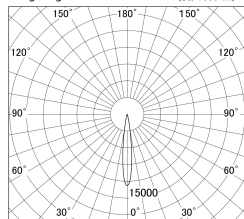

■ Lighting Distribution Curve (cd/1000 lm)