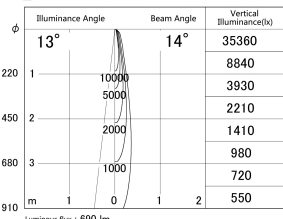

Item no. DD146-0815W9040

Series Name: cledy versa L-G tracklight
(DD146)

■ Lighting Distribution Curve (cd/1000 lm)

Installation	Recessed mount
Type	cledy versa L-G tracklight (DD146)
Fixture wattage	7.5W
Beam angle	14deg
Color Temp.	4000K
CRI	Ra>90
Luminous	688 lm
Body	Die-castaluminumalloy
Body finish	N/A
Trim finish	White
Reflector finish	N/A
IP Rate	IP20
Light source	COB module
Input Voltage	AC220~240V
Dimming Type	Non-Dimmable
Certificate	CE,CCC
Cut Hole	100mm