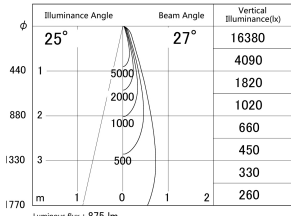

Item no. DD146-0825W9040

Series Name: cledy versa L-G tracklight  
(DD146)

■ Lighting Distribution Curve (cd/1000 lm)

■ Direct Horizontal Illuminance DD146-0825W9040

Installation	Recessed mount
Type	cledy versa L-G tracklight (DD146)
Fixture wattage	7.5W
Beam angle	27deg
Color Temp.	4000K
CRI	Ra>90
Luminous	873 lm
Body	Die-castaluminumalloy
Body finish	N/A
Trim finish	White
Reflector finish	N/A
IP Rate	IP20
Light source	COB module
Input Voltage	AC220~240V
Dimming Type	Non-Dimmable
Certificate	CE,CCC
Cut Hole	100mm