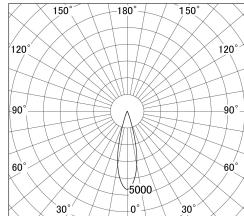

Item no. DD146-0825W9040

Series Name: cledy versa L-G tracklight  
(DD146)

■ Lighting Distribution Curve (cd/1000 lm)

■ Direct Horizontal Illuminance DD146-0825W9040

Installation	Recessed mount
Type	cledy versa L-G tracklight (DD146)
Fixture wattage	7.5W
Beam angle	27deg
Color Temp.	4000K
CRI	Ra>90
Luminous	873 lm
Body	Die-castaluminumalloy
Body finish	N/A
Trim finish	White
Reflector finish	N/A
IP Rate	IP20
Light source	COB module
Input Voltage	AC220~240V
Dimming Type	Non-Dimmable
Certificate	CE,CCC
Cut Hole	100mm