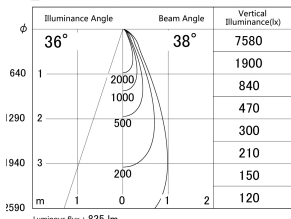

Item no. DD146-0835W9040

Series Name: cledy versa L-G tracklight
(DD146)

■ Lighting Distribution Curve (cd/1000 lm)

Installation	Recessed mount
Type	cledy versa L-G tracklight (DD146)
Fixture wattage	7.5W
Beam angle	38deg
Color Temp.	4000K
CRI	Ra>90
Luminous	837 lm
Body	Die-castaluminumalloy
Body finish	N/A
Trim finish	White
Reflector finish	N/A
IP Rate	IP20
Light source	COB module
Input Voltage	AC220~240V
Dimming Type	Non-Dimmable
Certificate	CE,CCC
Cut Hole	100mm