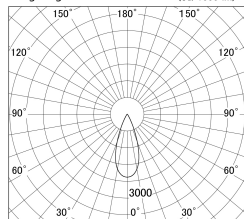

■ Lighting Distribution Curve (cd/1000 lm)