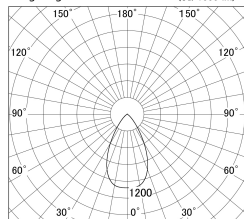

Installation	Recessed mount
Type	cledy versa L-G tracklight (DD146)
Fixture wattage	7.5W
Beam angle	58deg
Color Temp.	4000K
CRI	Ra>90
Luminous	833 lm
Body	Die-castaluminumalloy
Body finish	N/A
Trim finish	White
Reflector finish	N/A
IP Rate	IP20
Light source	COB module
Input Voltage	AC220~240V
Dimming Type	Non-Dimmable
Certificate	CE,CCC
Cut Hole	100mm

■ Lighting Distribution Curve (cd/1000 lm)